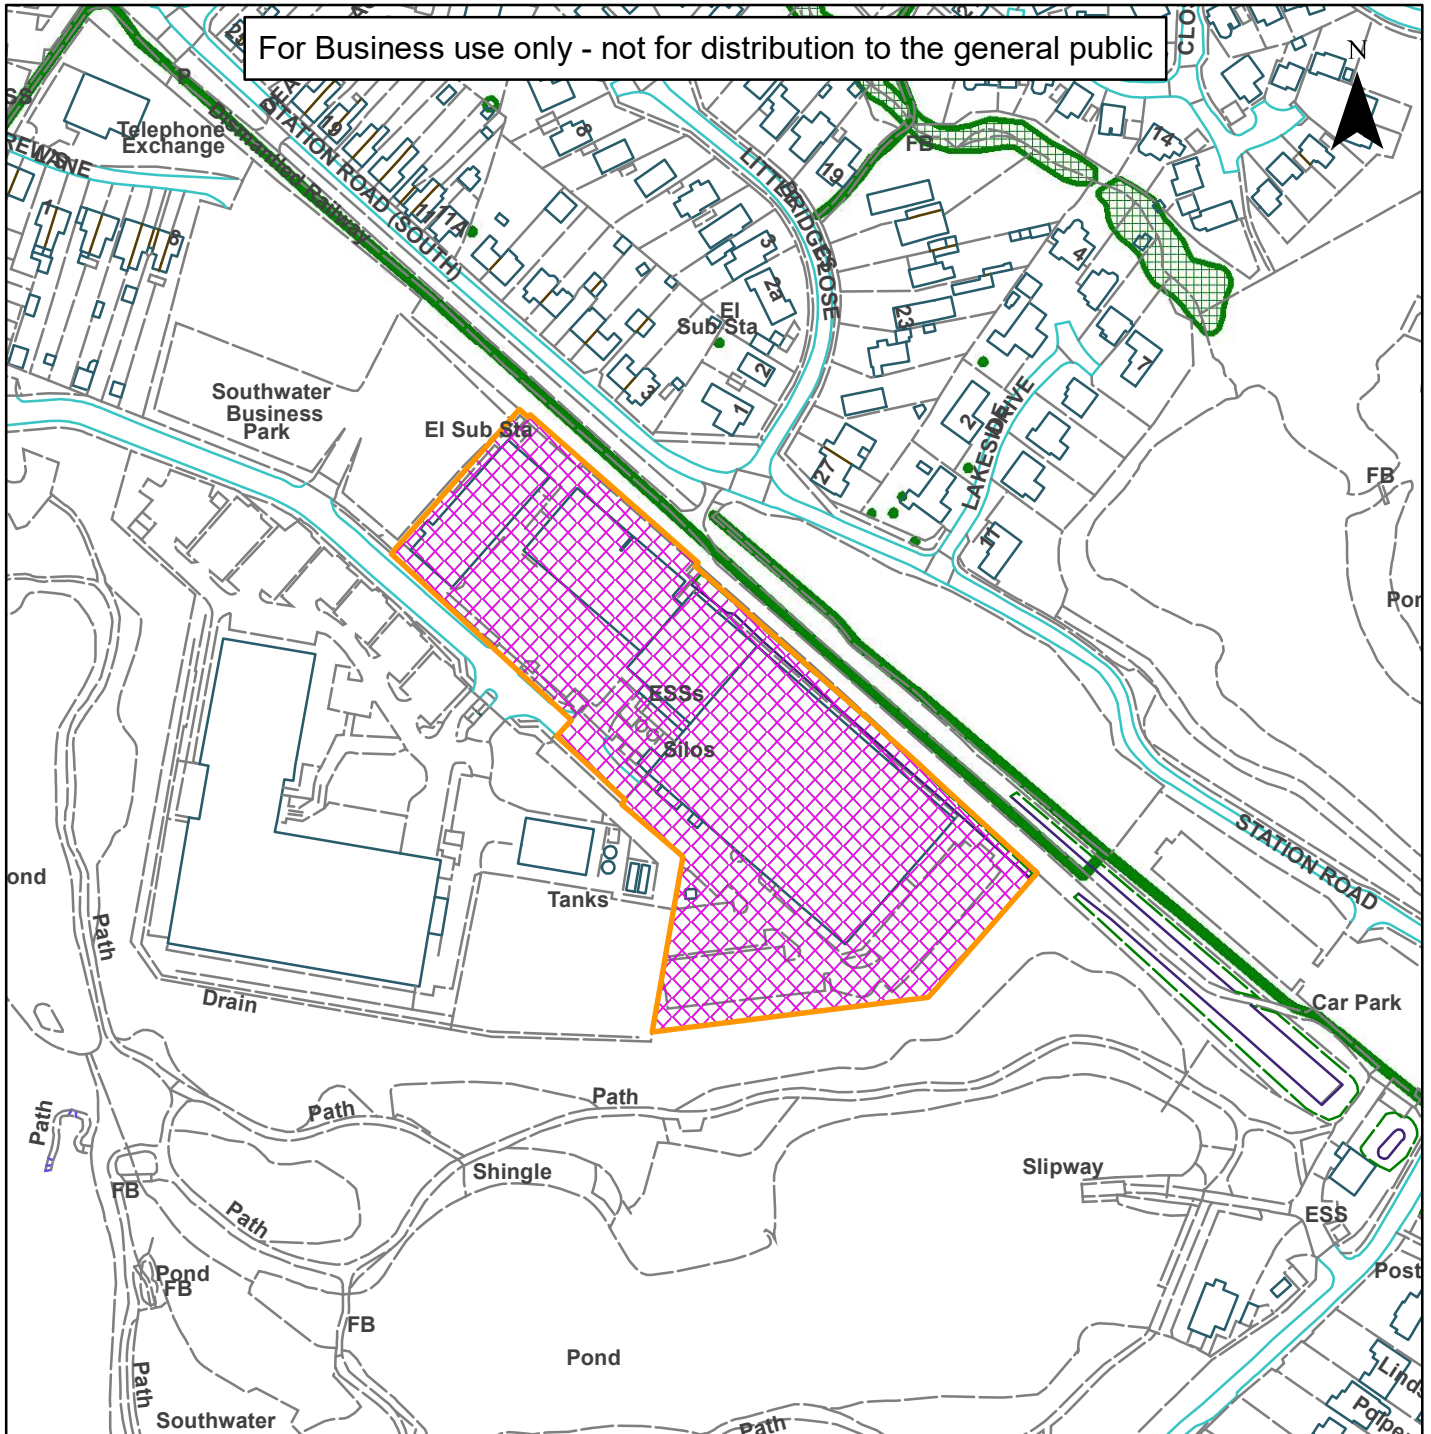

Scale: 1:2,500

Reproduced by permission of Ordnance Survey map on behalf of HMSO. © Crown copyright and database rights (2019). Ordnance Survey Licence.100023865

Organisation	Horsham District Council
Department	
Comments	
Date	24/03/2023
MSA Number	100023865